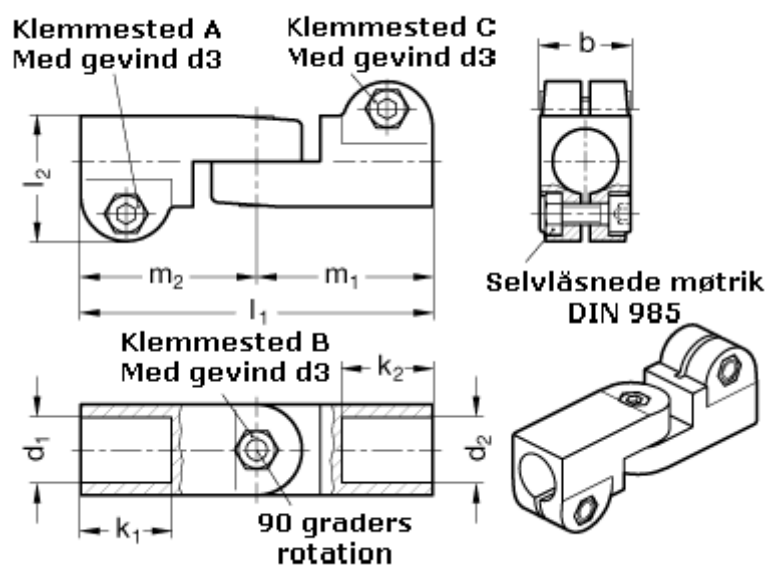

Article number: 20285B12B162SW

Description: E+G Swivel clamp connector joint
GN285-B12-B16-2-SW

Measures

$b = 25$	$m_1 = 48.5$
$d_1 = B12$	$m_2 = 48.5$
$d_2 = B16$	
$d_3 = M 6$	
$k_1 = 25$	
$k_2 = 25$	
$l_1 = 97$	
$l_2 = 34.5$	